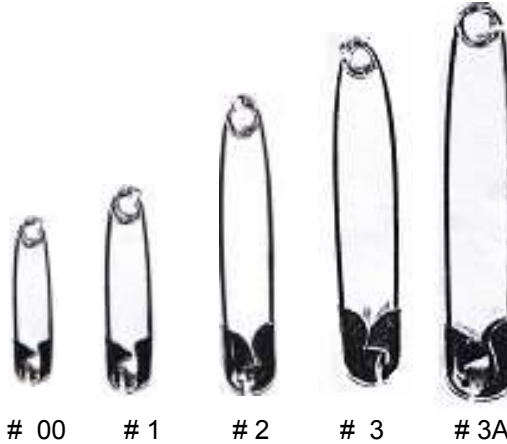

POLLY'S BEADS – please add postage to all orders

ALPHABET BEADS

Alphabet Beads small white (black letters)	\$ 1.50	10 pcs 1 letter
	\$ 9.50	144 pcs 1 letter
Alphabet Beads large plastic coloured (No "A")	\$ 0.30	Each
Alphabet Beads large plastic – gold/silver	\$ 0.50	Each

SAFETY PINS

#3	Nickel	\$0.80	12 pieces
#3A	Nickel	\$1.20	12 pieces
#3A	Gilt	\$1.50	12 pieces
#2	Nickel	\$0.80	12 pieces
#1	Brass	\$1.00	12 pieces
#00	Gilt	\$0.70	12 pieces

LEATHER THONGING

3mm	Flat – black, brown, bone, white, tan	\$1.80	meter
6mm	Flat – black, brown, tan	\$1.80	meter
1mm	Round – black	\$2.00	meter
1mm	Round – imitation black / brown	\$1.00	meter
2mm	Round – black	\$2.00	meter
2mm	Round – imitation black / brown	\$1.00	meter

BEADING THREADS

Quilting Thread – White and Black,		\$ 6.90	Reel
# 8 Perle Crochet Cotton – Colours upon request		\$ 4.50	Ball
#20 Crochet Cotton – black or white		\$ 4.50	Ball
Beading Thread (Fine) – black or white - 30m		\$ 4.50	Roll
Beading Thread (Medium) – black or white – 30m		\$ 4.50	Roll
Nymo Thread "D" (60 meters)		\$ 2.50	Reel
Wine, white, green, red, orange, blue, pink, cream ,lilac, agate ,champagne ,old gold, sterling,			
Stretch Elastic	0.5mm Clear	25 meters	\$ 8.00 Reel
Stretch Elastic	0.5mm Clear	10 meters	\$ 5.00 Pkt
Stretch Elastic	0.8mm Clear	25 meters	\$15.00 Reel
Stretch Elastic	1mm Clear	5 meters	\$5.00 Pkt