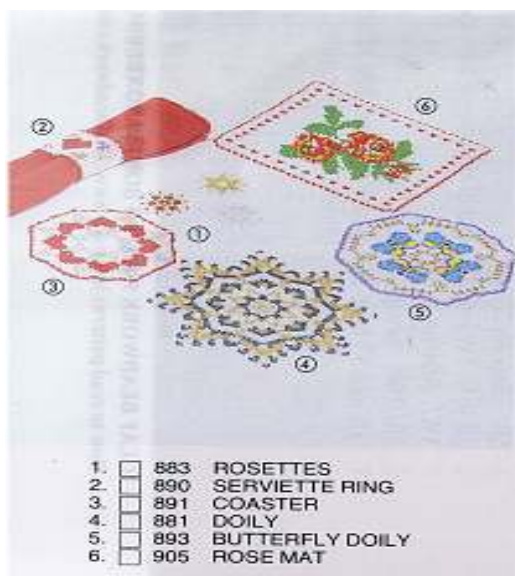

PATTERNS: Olaf individual patterns \$ 3.50ea plus postage and handling. 1 pattern per number with the exception of #883 & #887.

To order a pattern please check the number beside the picture, then list the description next to that number.