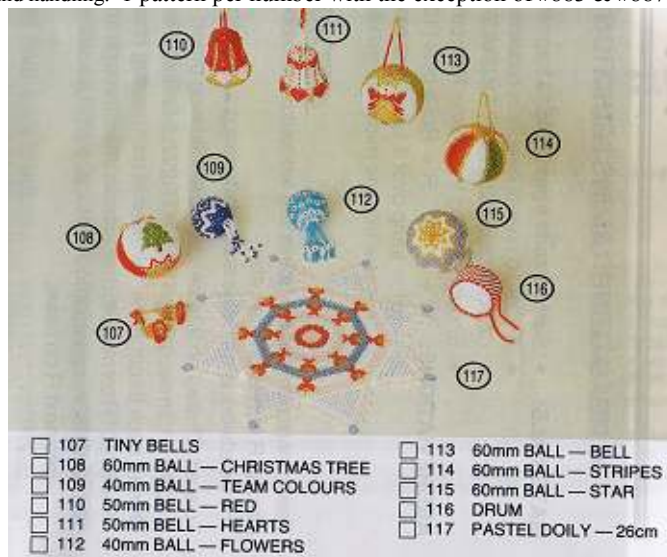

PATTERNS: Olaf individual patterns $ 3.50ea plus postage and handling. 1 pattern per number with the exception of #883 & #887.

To order a pattern please check the number beside the picture, then list the description next to that number.