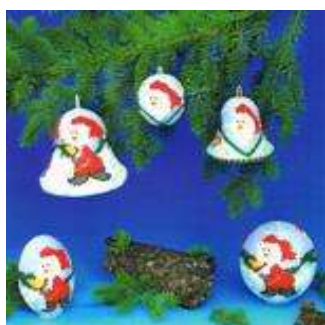

**316** 16cm Bell, 10cm Ball and 29cm x 29cm Doily

**401** 2 x 7cm bells, doily and vase

**402** 8cm & 10cm Eggs, 9cm bell and glass cover

**405** 3 Wise Men, Angel and Star

**POLLY'S BEADS - STENBODEN PATTERN ONLY BOOKLETS: \$10.00 EACH** PLUS POSTAGE & HANDLING

**413** Bride & Groom  
17cm Dolls

**414** 2 x 17cm dolls, 23cm  
doily and candle holder

**415** 3 x 17cm Dolls

**416** Candle stick, napkin  
ring, christening robe  
and doily

**502** 37cm Doily, 16cm Bell,  
Vase and Glass

**504** 2 x 5cm Hearts,  
christening gowns, dummy  
and feeding bottle cover

**505** Elf family and  
3 brooches

**509** 9cm Bell, 28cm Doily,  
Vase & Glass

**510** 7cm & 9cm Bell, 10cm  
Ball, 6cm & 10cm Eggs